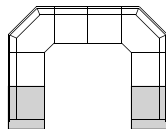

COCO CORNER

SUGGESTED CONFIGURATIONS

1

2

3

STANDARD SPECIFICATIONS

- Available in soft cover or leather
- Hardwood frame, serpentine sprung seat with sprung edge and serpentine sprung back
- Seat filling - Supawrap
- Back & scatter filling - Duck feather
- Wood finish - Ebony
- Removable legs
- Scatters - Grand: 2 large, 2 medium & 2 small;
  Corner Unit: 1 large & 2 small

- Removable legs: Corner Unit supplied with 1x extra front leg to secure additional units; Armless Unit supplied with 1x front leg to secure additional units.

OPTIONAL SPECIFICATIONS

- Seat filling - Duraluxe
- Back & scatter filling - Fibre
- Wood finish - Antique, UMBER, Macassar, or Mahogany
- Choose from our range of metal studs*
- Protective arm throws*
- Corner Unit and Grand Armless Unit can be combined with Grand Split Sofa to create a Corner Sofa

*Denotes chargeable option

SEE THIS MODEL IN A RANGE OF FABRICS AT
DURESTA.COM/PRODUCTS/PRODUCT-CONFIGURATOR