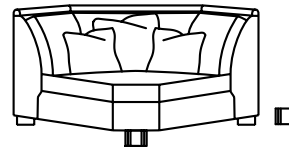

CORNER UNIT
91H x 136W x 136D cm

STANDARD SPECIFICATIONS

- Available in soft cover or leather
- Hardwood frame, serpentine sprung seat with sprung edge and serpentine sprung back
- Seat filling - Supawrap
- Back & scatter filling - Duck feather
- Wood finish - Ebony
- Removable legs
- Scatters - Grand: 2 large, 2 medium & 2 small;
  Corner Unit: 1 large & 2 small

- Removable legs: Corner Unit supplied with 1x extra front leg to secure additional units; Armless Unit supplied with 1x front leg to secure additional units.

OPTIONAL SPECIFICATIONS

- Seat filling - Duraluxe
- Back & scatter filling - Fibre
- Wood finish - Antique, UMBER, Macassar, or Mahogany
- Choose from our range of metal studs*
- Protective arm throws*
- Corner Unit and Grand Armless Unit can be combined with Grand Split Sofa to create a Corner Sofa

*Denotes chargeable option

SEE THIS MODEL IN A RANGE OF FABRICS AT
DURESTA.COM/PRODUCTS/PRODUCT-CONFIGURATOR