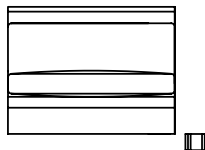

GRAND ARMLESS UNIT
91H x 100W x 109D cm