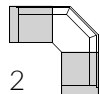

COCO CORNER

SUGGESTED CONFIGURATIONS

1

2

3

STANDARD SPECIFICATIONS

- Available in soft cover or leather
- Hardwood frame, serpentine sprung seat with sprung edge and serpentine sprung back
- Seat filling - Supawrap
- Back & scatter filling - Duck feather
- Wood finish - Ebony
- Removable legs
- Scatters - Grand: 2 large, 2 medium & 2 small;
  Corner Unit: 1 large & 2 small

- Removable legs: Corner Unit supplied with 1x extra front leg to secure additional units; Armless Unit supplied with 1x front leg to secure additional units.

OPTIONAL SPECIFICATIONS

- Seat filling - Duraluxe
- Back & scatter filling - Fibre
- Wood finish - Antique, UMBER, Macassar, or Mahogany
- Choose from our range of metal studs*
- Protective arm throws*
- Corner Unit and Grand Armless Unit can be combined with Grand Split Sofa to create a Corner Sofa

*Denotes chargeable option

SEE THIS MODEL IN A RANGE OF FABRICS AT
DURESTA.COM/PRODUCTS/PRODUCT-CONFIGURATOR