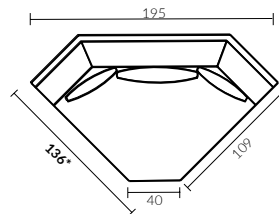

CORNER UNIT
91H x 136W x 136D cm

STANDARD SPECIFICATIONS

- Available in soft cover or leather
- Hardwood frame, serpentine sprung seat with sprung edge and serpentine sprung back
- Seat filling - Supawrap
- Back & scatter filling - Duck feather
- Wood finish - Ebony
- Removable legs
- Scatters - Grand: 2 large, 2 medium & 2 small;
  Corner Unit: 1 large & 2 small

- Removable legs: Corner Unit supplied with 1x extra front leg to secure additional units; Armless Unit supplied with 1x front leg to secure additional units.

OPTIONAL SPECIFICATIONS

- Seat filling - Duraluxe
- Back & scatter filling - Fibre
- Wood finish - Antique, UMBER, Macassar, or Mahogany
- Choose from our range of metal studs*
- Protective arm throws*
- Corner Unit and Grand Armless Unit can be combined with Grand Split Sofa to create a Corner Sofa

*Denotes chargeable option

SEE THIS MODEL IN A RANGE OF FABRICS AT
DURESTA.COM/PRODUCTS/PRODUCT-CONFIGURATOR