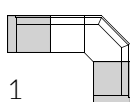

SUGGESTED CONFIGURATIONS

1