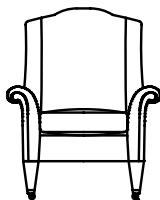

WING CHAIRS

Image: Devonshire Wing Chair in Taormina Black, studs in Nickel, with scatters in Solitaire Noir, Taormina Black, and Allure Noir. Hand carved Ball and Claw legs in Ebony.

SHAFTESBURY WING CHAIR
(Leather)
113H x 92W x 92D cm