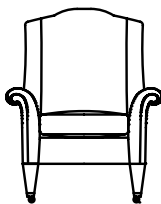

SOMERSET WING CHAIR
(Fabric)
113H x 92W x 92D cm