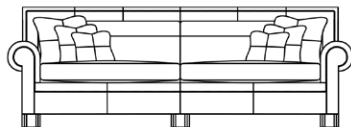

COCO LEATHER

GRAND SPLIT SOFA
91H x 259W x 109D cm