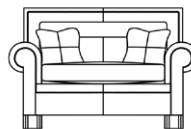

READING CHAIR
91H x 141W x 109D cm

STANDARD SPECIFICATIONS

- Hardwood frame, serpentine sprung seat with sprung edge and serpentine sprung back
- Seat filling - Supawrap
- Back & scatter filling - Duck feather
- Wood finish - Ebony
- Removable legs
- Scatters - Grand: 2 large, 2 medium & 2 small;
  Large: 2 large & 2 medium;
  Small & Reading Chair: 2 medium;
  Corner Unit: 1 large, 2 small

OPTIONAL SPECIFICATIONS

- Seat filling - Duraluxe
- Back & scatter filling - Fibre
- Wood finish - Antique, Umber, Macassar, or Mahogany
- Choose from our range of metal studs*
- Protective arm throws*

*Denotes chargeable option