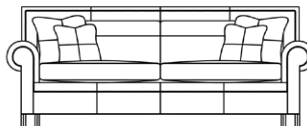

LARGE SOFA
91H x 231W x 109D cm