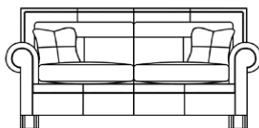

SMALL SOFA
91H x 193W x 109D cm