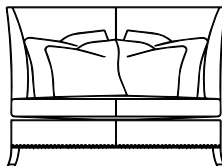

SMALL SOFA
105H x 229W x 113D cm