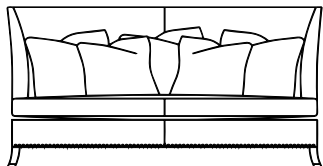

International Luxury

ALBERT

Image: Albert Large Sofa shown in Riviera Velvet Mist, with large scatters in Chamonix Mist and Courchevel Mist, and small scatters in Penthouse Platinum, reversed in Riviera Velvet Mist. Wooden legs in Umber with Nickel finishers.

LARGE SOFA
105H x 256W x 113D cm