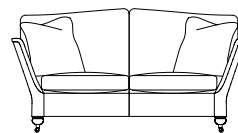

SMALL SOFA
96H x 180W x 100D cm