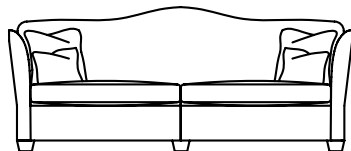

Club & Boutique

MANOLO

LARGE SOFA
97H x 244W x 114D cm