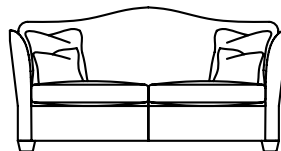

MEDIUM SOFA
97H x 196W x 104D cm

STANDARD SPECIFICATIONS

- Available in soft cover only
- Hardwood frame, coil sprung seat with sprung edge and coil sprung back
- Seat filling - Supawrap
- Scatter filling - Duck feather
- Wood finish - Antique
- Removable front legs
- Scatters - Sofas: 2 large & 2 small

OPTIONAL SPECIFICATIONS

- Seat filling - Featherluxe or Duck feather and down*
- Scatter filling - Fibre
- Wood finish - Umber, Macassar, Ebony, or Mahogany
- Protective arm throws*

*Denotes chargeable option

SEE THIS MODEL IN A RANGE OF FABRICS AT
[DURESTA.COM/PRODUCTS/PRODUCT-CONFIGURATOR](https://www.duresta.com/products/product-configurator)

DURESTA.COM