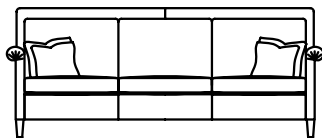

GABRIELLE

LARGE SOFA
91H x 224W x 99D cm