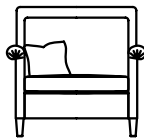

CHAIR
91H x 98W x 99D cm