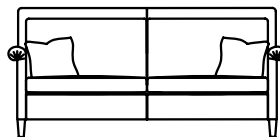

MEDIUM SOFA
91H x 198W x 99D cm