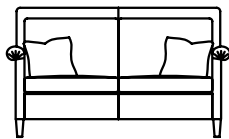

SMALL SOFA
91H x 160W x 99D cm