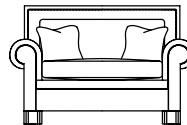

COCO

DURESTA

GRAND SPLIT SOFA
91H x 259W x 109D cm

LARGE SOFA
91H x 231W x 109D cm

SMALL SOFA
91H x 193W x 109D cm

READING CHAIR
91H x 141W x 109D cm

STANDARD SPECIFICATIONS

- Available in soft cover or leather, also available as a corner sofa
- Hardwood frame, serpentine sprung seat with sprung edge and serpentine sprung back
- Seat filling - Supawrap
- Back & scatter filling - Duck feather
- Wood finish - Ebony
- Removable legs
- Scatters - Grand: 2 large, 2 medium & 2 small;
Large: 2 large & 2 medium;
Small & Reading Chair: 2 medium