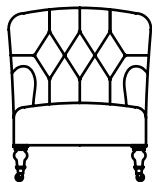

Club & Boutique

BELTON & LANHYDROCK

Image: Lanhydrock Chair (left) shown in Lucano Mint, buttons and contrast piping in Alpha Damson. Belton Chair (right) shown in Salato Spice, buttons and contrast piping in Alpha Rust. Both chairs are shown with wooden legs in Ebony with Nickel castors.

BELTON CHAIR
81H x 67W x 82D cm